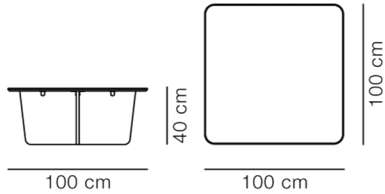

COUNTRY OF ORIGIN

PT

ESSENTIAL ASSORTMENT

SURFACE

Dark Atlantico Limestone

DIMENSIONS

Weight: 83 kg

PACKAGING INFORMATION

L: 108 cm, W: 26 cm, H: 108 cm,

Cbm: 1,55m³ (0,334 Pcs.)

128 kg

CARE & MAINTENANCE

Our Care & Maintenance offers guidance for best maintenance of our furniture. It includes advice and instructions on cleaning and caring for specific materials to ensure a long life of your furniture. Find your product on our product site and navigate to the Product Care menu: