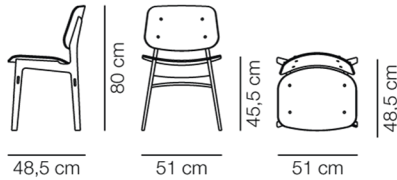

Weight: 5 kg

PACKAGING INFORMATION

L: 58 cm, W: 62 cm, H: 97 cm,

Cbm: 0,2m³ (2 Pcs.)

7,6 kg

CARE & MAINTENANCE

Our Care & Maintenance offers guidance for best maintenance of our furniture. It includes advice and instructions on cleaning and caring for specific materials to ensure a long life of your furniture. Find your product on our product site and navigate to the Product Care menu: