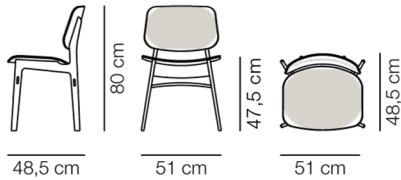

DIMENSIONS

Weight: 6,6 kg

PACKAGING INFORMATION

L: 58 cm, W: 62 cm, H: 97 cm,

Cbm: 0,17m³ (2 Pcs.)

9,2 kg

CARE & MAINTENANCE

Our Care & Maintenance offers guidance for best maintenance of our furniture. It includes advice and instructions on cleaning and caring for specific materials to ensure a long life of your furniture. Find your product on our product site and navigate to the Product Care menu: