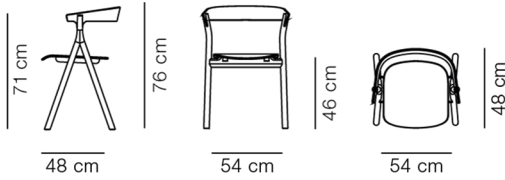

TEST & CERTIFICATES

EN 1022:2005, EN 16139:2013 (L1)

ESSENTIAL ASSORTMENT

WOOD

Oak black lacquered

Oak lacquer

DIMENSIONS

Weight: 5,5 kg

PACKAGING INFORMATION

L: 54 cm, W: 59 cm, H: 82 cm,

Cbm: 0,26m³ (1 Pcs.)

8 kg

CARE & MAINTENANCE

Our Care & Maintenance offers guidance for best maintenance of our furniture. It includes advice and instructions on cleaning and caring for specific materials to ensure a long life of your furniture. Find your product on our product site and navigate to the Product Care menu: