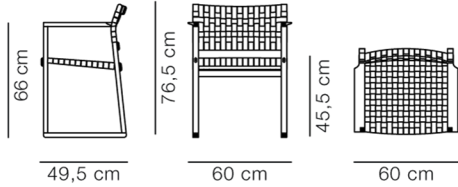

DIMENSIONS

Weight: 5,2 kg

PACKAGING INFORMATION

L: 55 cm, W: 67 cm, H: 82,5 cm,

Cbm: 0,3m³ (1 Pcs.)

6,2 kg

CARE & MAINTENANCE

Our Care & Maintenance offers guidance for best maintenance of our furniture. It includes advice and instructions on cleaning and caring for specific materials to ensure a long life of your furniture. Find your product on our product site and navigate to the Product Care menu: